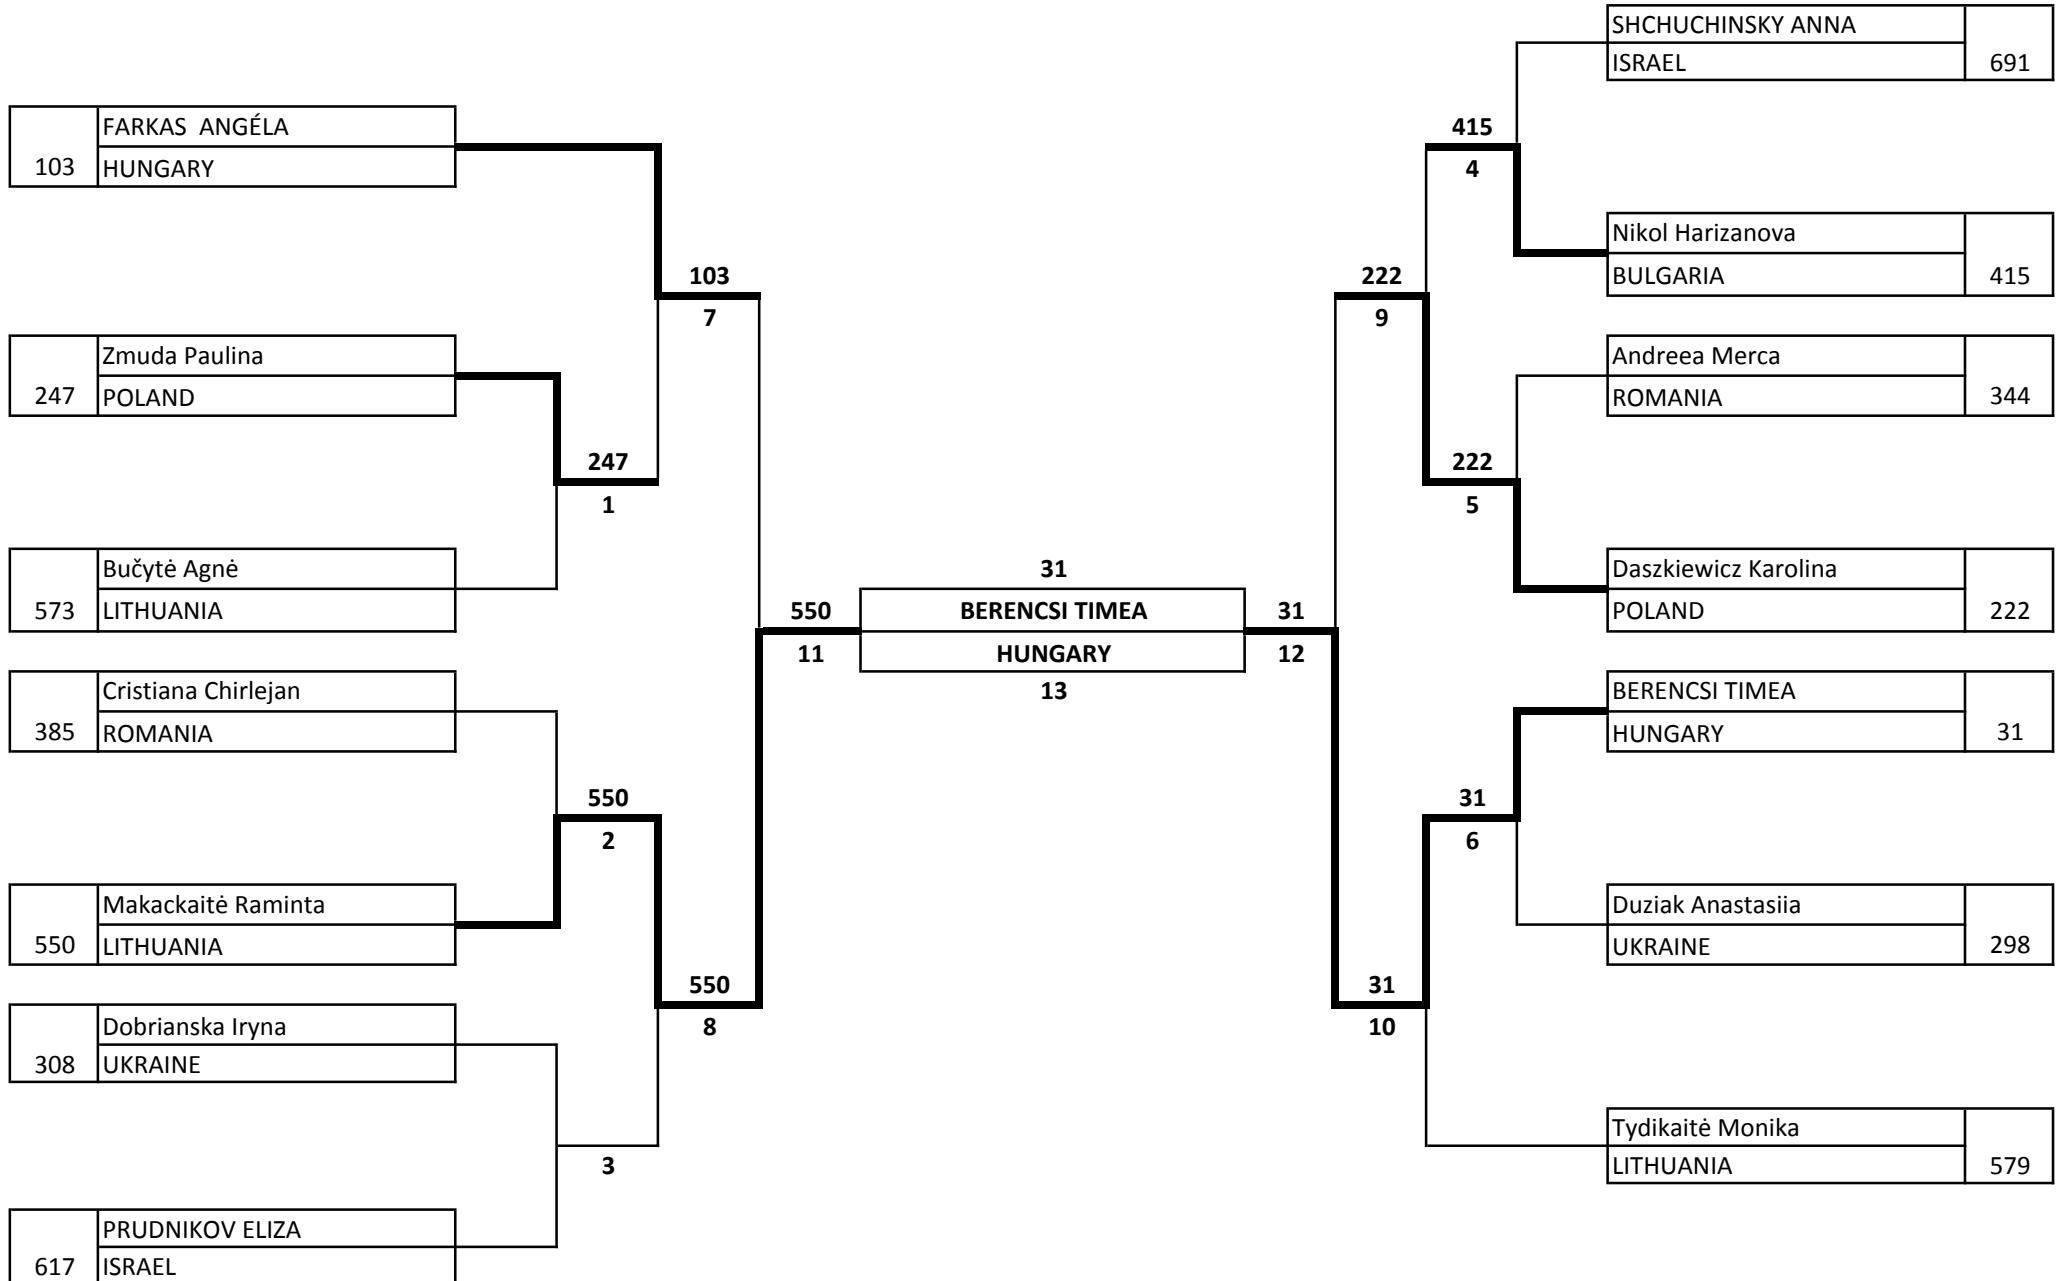

EUROPEAN KYOKUSHIN/SHINKYOKUSHIN CHAMPIONSHIP U-16

female 14-16 -60

EUROPEAN KYOKUSHIN/SHINKYOKUSHIN CHAMPIONSHIP U-16

female 14-16 -65

EUROPEAN KYOKUSHIN/SHINKYOKUSHIN CHAMPIONSHIP U-16

female 14-16 -65

EUROPEAN KYOKUSHIN/SHINKYOKUSHIN CHAMPIONSHIP U-16

female 14-16 KATA

EUROPEAN KYOKUSHIN/SHINKYOKUSHIN CHAMPIONSHIP U-16

female 14-16 +65

EUROPEAN KYOKUSHIN/SHINKYOKUSHIN CHAMPIONSHIP U-16

female 14-16 -50