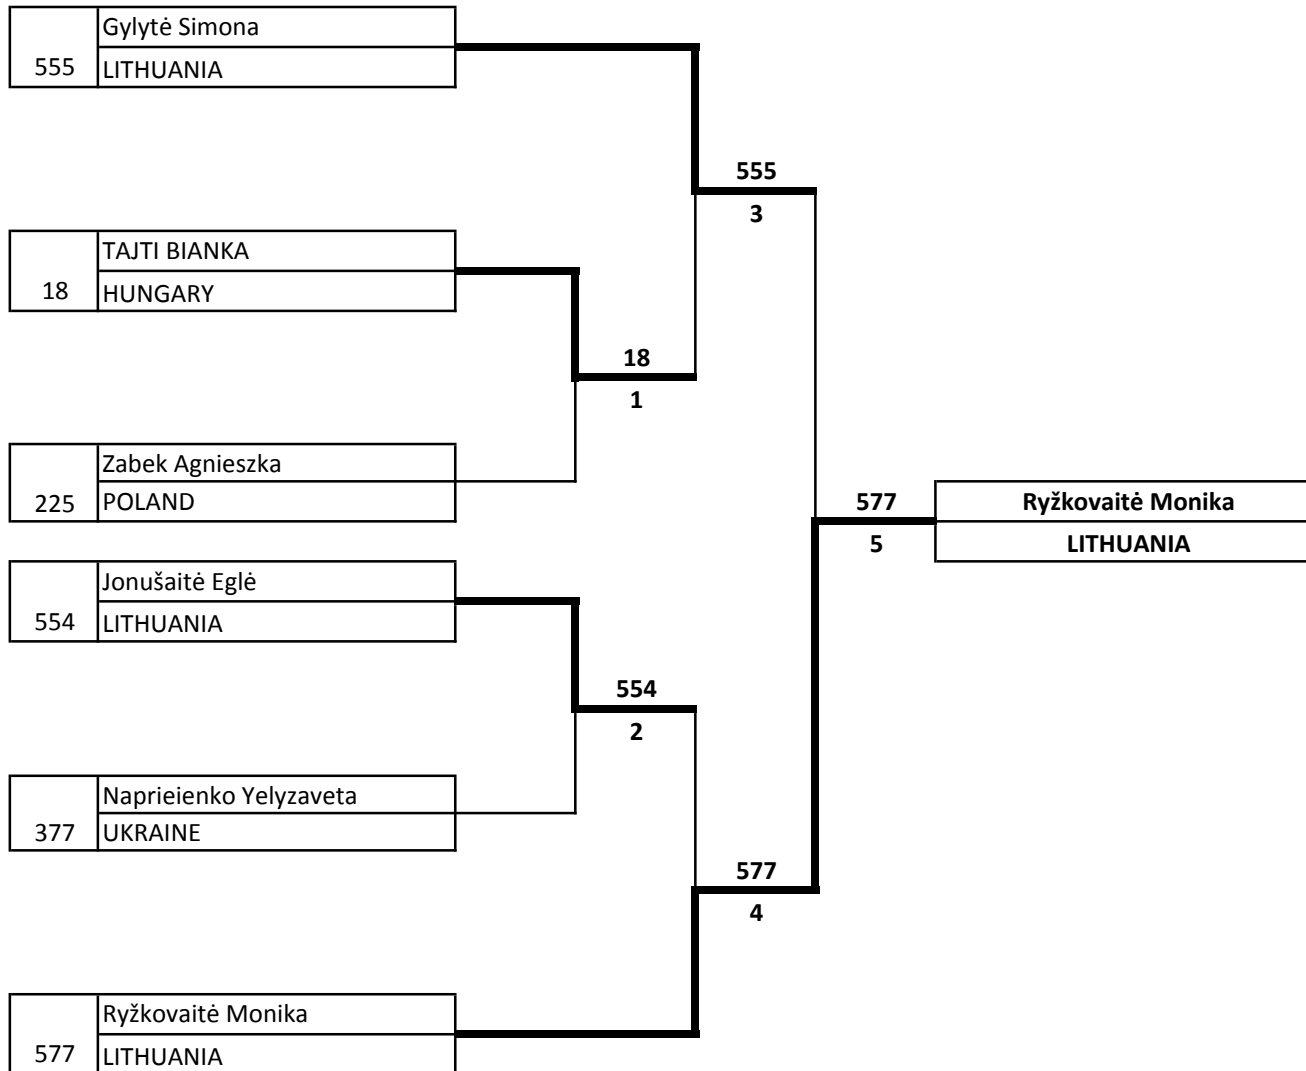

EUROPEAN KYOKUSHIN/SHINKYOKUSHIN CHAMPIONSHIP U-16

female 14-16 -60

EUROPEAN KYOKUSHIN/SHINKYOKUSHIN CHAMPIONSHIP U-16

female 14-16 -65

EUROPEAN KYOKUSHIN/SHINKYOKUSHIN CHAMPIONSHIP U-16

female 14-16 -65

EUROPEAN KYOKUSHIN/SHINKYOKUSHIN CHAMPIONSHIP U-16

female 14-16 KATA

EUROPEAN KYOKUSHIN/SHINKYOKUSHIN CHAMPIONSHIP U-16

female 14-16 +65

EUROPEAN KYOKUSHIN/SHINKYOKUSHIN CHAMPIONSHIP U-16

female 14-16 -50