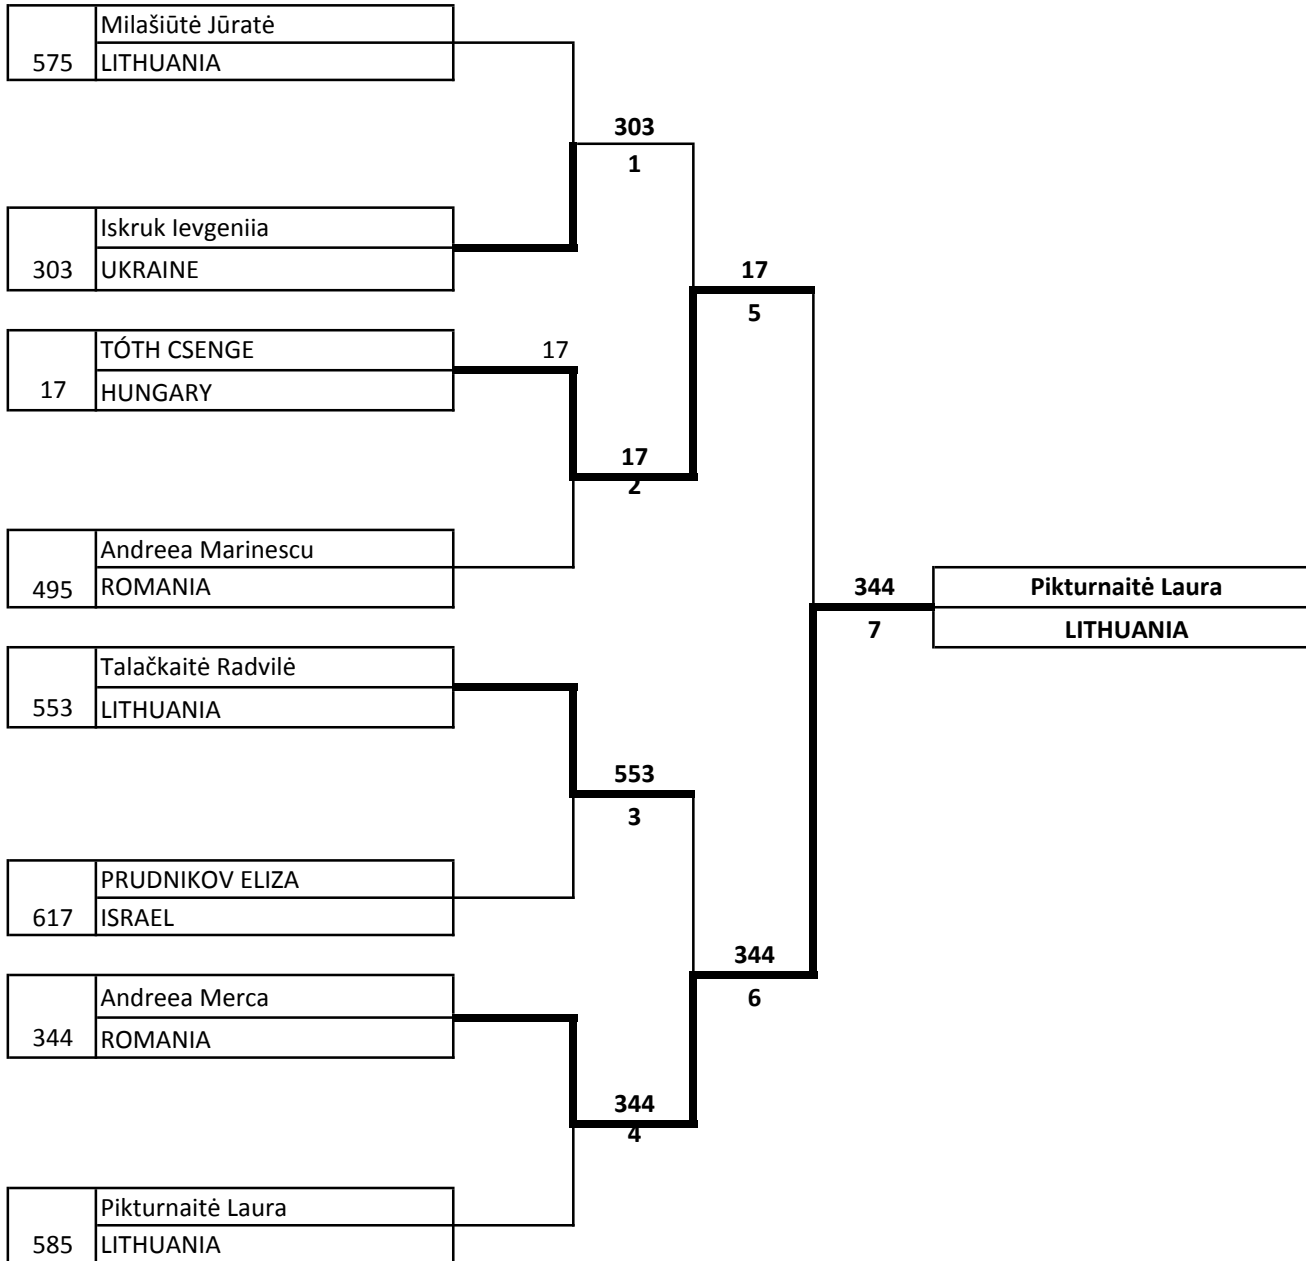

EUROPEAN KYOKUSHIN/SHINKYOKUSHIN CHAMPIONSHIP U-16

female 14-16 -60

EUROPEAN KYOKUSHIN/SHINKYOKUSHIN CHAMPIONSHIP U-16

female 14-16 -65

EUROPEAN KYOKUSHIN/SHINKYOKUSHIN CHAMPIONSHIP U-16

female 14-16 -65

EUROPEAN KYOKUSHIN/SHINKYOKUSHIN CHAMPIONSHIP U-16

female 14-16 KATA

EUROPEAN KYOKUSHIN/SHINKYOKUSHIN CHAMPIONSHIP U-16

female 14-16 +65

EUROPEAN KYOKUSHIN/SHINKYOKUSHIN CHAMPIONSHIP U-16

female 14-16 -50