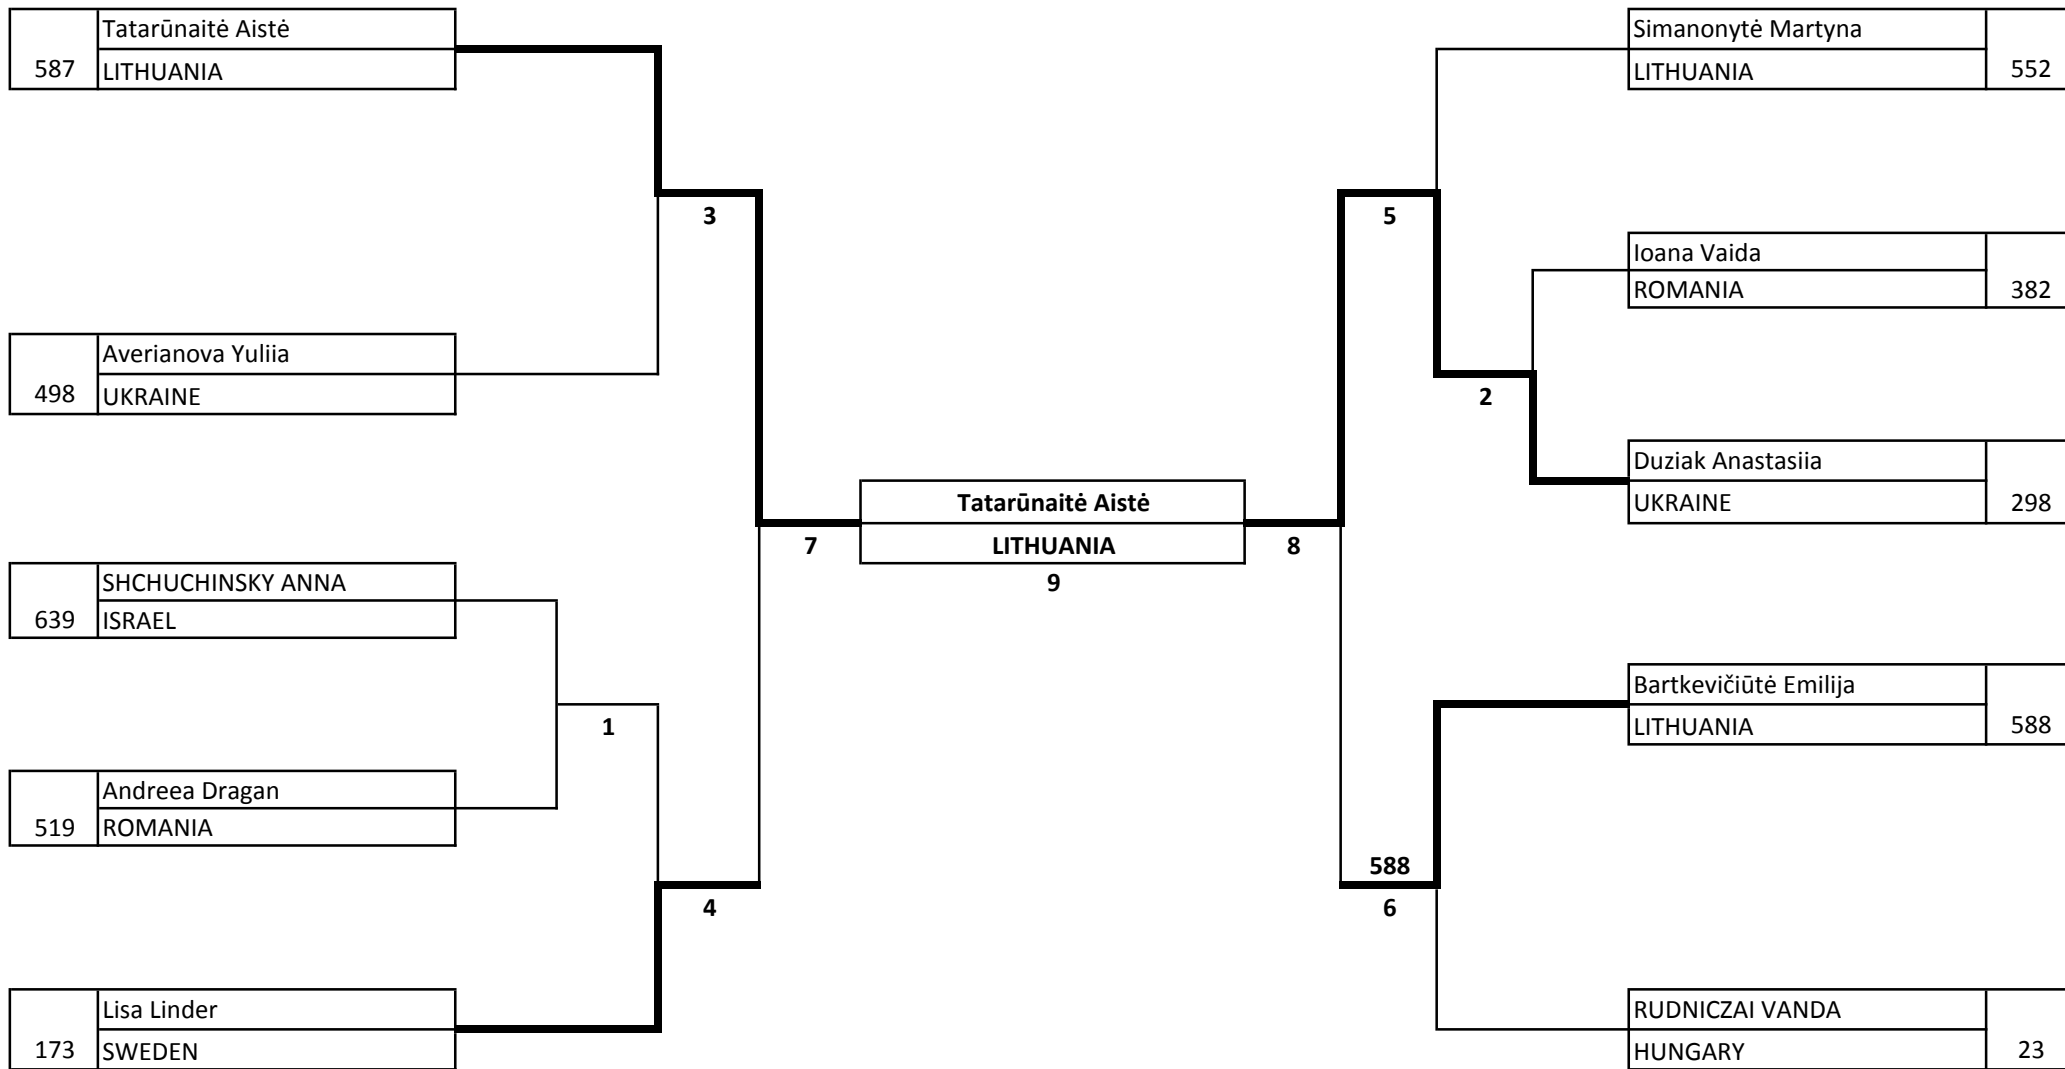

EUROPEAN KYOKUSHIN/SHINKYOKUSHIN CHAMPIONSHIP U-16

female 14-16 -60

EUROPEAN KYOKUSHIN/SHINKYOKUSHIN CHAMPIONSHIP U-16

female 14-16 -65

EUROPEAN KYOKUSHIN/SHINKYOKUSHIN CHAMPIONSHIP U-16

female 14-16 -65

EUROPEAN KYOKUSHIN/SHINKYOKUSHIN CHAMPIONSHIP U-16

female 14-16 KATA

EUROPEAN KYOKUSHIN/SHINKYOKUSHIN CHAMPIONSHIP U-16

female 14-16 +65

EUROPEAN KYOKUSHIN/SHINKYOKUSHIN CHAMPIONSHIP U-16

female 14-16 -50